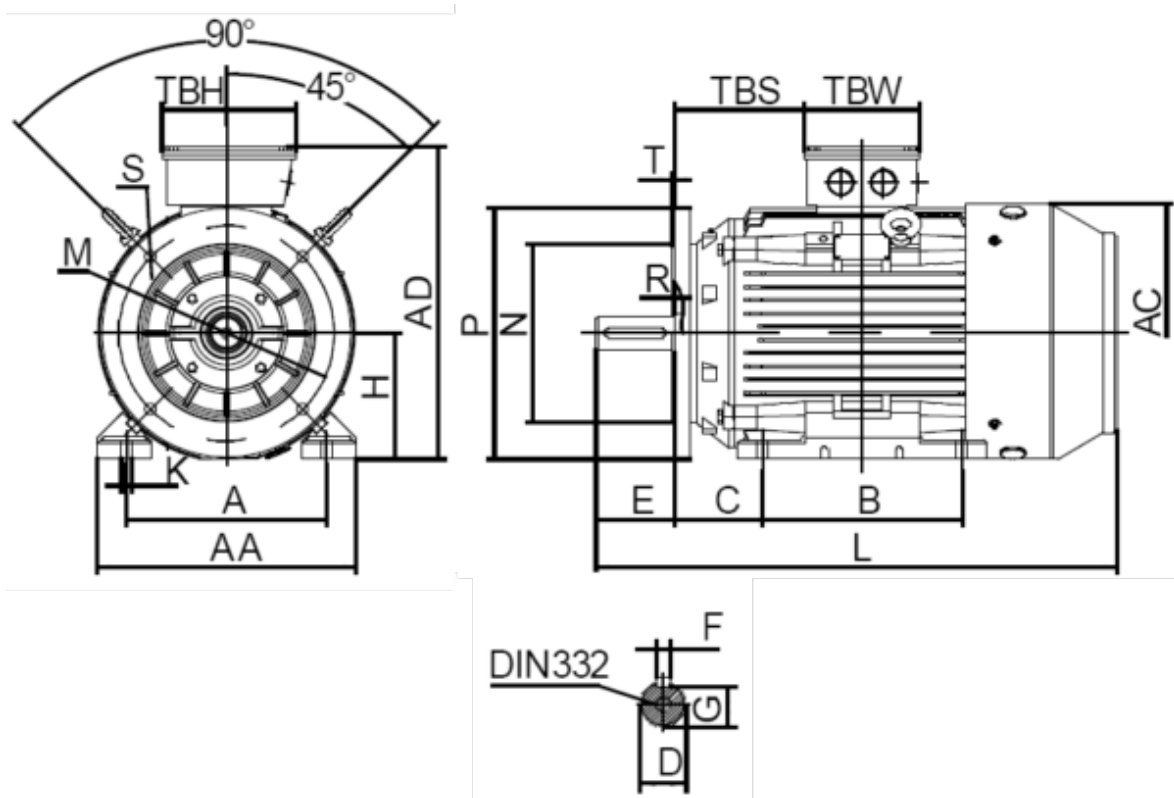

# Data Sheet

Article number: 250301100427

Description: Kleedrive T3C 160M-4 11.0KW 1400 rpm  
3x400/690V 50HZ IP55 B35 Eff=91,4%

## Measures

A = 254	F = 12	TBW = 162
AA = 316	G = 37	
AC = Ø313	H = 160	
AD = 404	HD = 244	
B = 210	K = Ø15	
C = 108	L = 605	
D = Ø42	TBH = 187	
E = 110	TBS = 91	